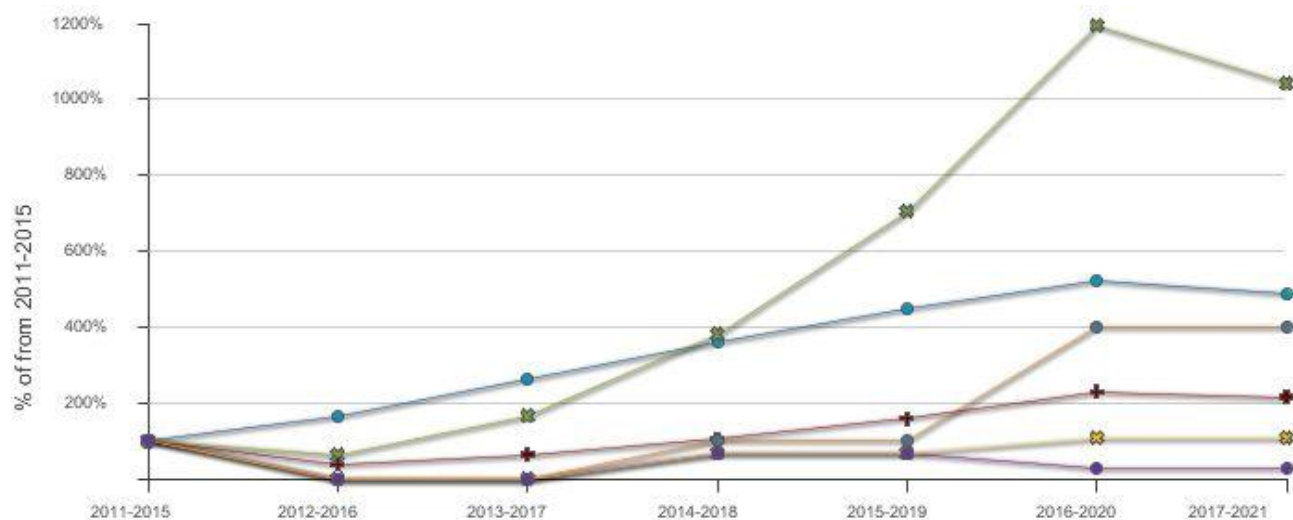

Citation Trends filtered by: Authors: ALMASI, H.

Normalized	2011-2015	2012-2016	2013-2017	2014-2018	2015-2019	2016-2020	2017-2021
Total Papers	100%	162%	262%	362%	446%	523%	485%
Total Citations	100%	62%	165%	380%	705%	1194%	1042%
Total Citations per Paper	100%	38%	63%	105%	158%	228%	215%
Top Papers	100%	0%	0%	100%	100%	400%	400%
Citations to Top	100%	0%	0%	67%	67%	107%	107%
Citations per Top	100%	0%	0%	67%	67%	27%	27%

Raw	2011-2015	2012-2016	2013-2017	2014-2018	2015-2019	2016-2020	2017-2021
Total Papers	13	21	34	47	58	68	63
Total Citations	95	59	157	361	670	1,134	990
Total Citations per Paper	7.31	2.81	4.62	7.68	11.55	16.68	15.71
Top Papers	1	0	0	1	1	4	4
Citations to Top	193	0	0	130	130	206	206
Citations per Top	193.00	0.00	0.00	130.00	130.00	51.50	51.50